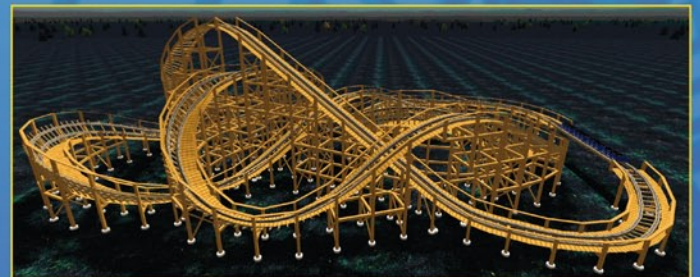

Junior Wooden Coaster

Pink knuckles rides for the entire family

The reliability and time-tested technology of the Big Ones, but with a compact layout. Pink knuckles for the entire family, but still family-friendly. A balanced performance without too much lateral forces, but with a lot of speed. To sum it up: Junior coasters with senior thrills – that is the new junior edition of Cordes Coasters.

Cordes Junior Wooden Coasters offer all the advantages that you already know from Cordes Coasters. They are truly a chip of the old block, but with the entire family in mind. Construction, manufacture, equipment, trains and electronics are of the proven cordes-quality and are executed in partnership with Gerstlauer Amusement Rides. Everything is just a size smaller – while still upholding the same performance and valency. Just as long-lasting and reliable. Another ingenious piece from Cordes – the company that made Tripsdrill's "Mammut" plus several other world-class coasters wooden reality.

It is important for us that the entire family, including grandparents and children, can enjoy a ride on the Cordes Junior Wooden Coasters. The entire train course was optimized under this guideline. Strongly distinct g-forces are generally avoided, without abstaining from the characteristic "Shake, Rattle and Roll" that comes with a real Woodie. Because we love wooden roller coasters – the small ones just as much as the big ones.

Fact Sheet

- Height: ~49 ft. (15 meters)
- Length: ~1,591 ft. (485 meters)
- Maximum speed: ~37 mph (60 km/h)
- 3,0 G vertical
- 1,0 G lateral
- Required floor space: 154 x 233 ft.

And because you can never have enough wooden roller coasters, you can order a big Cordes and a Cordes Junior Coaster together for the first time ever – with a perfectly complementary layout and profile. This will thrill all your guests! – Made in Germany! We are looking forward to working with you!